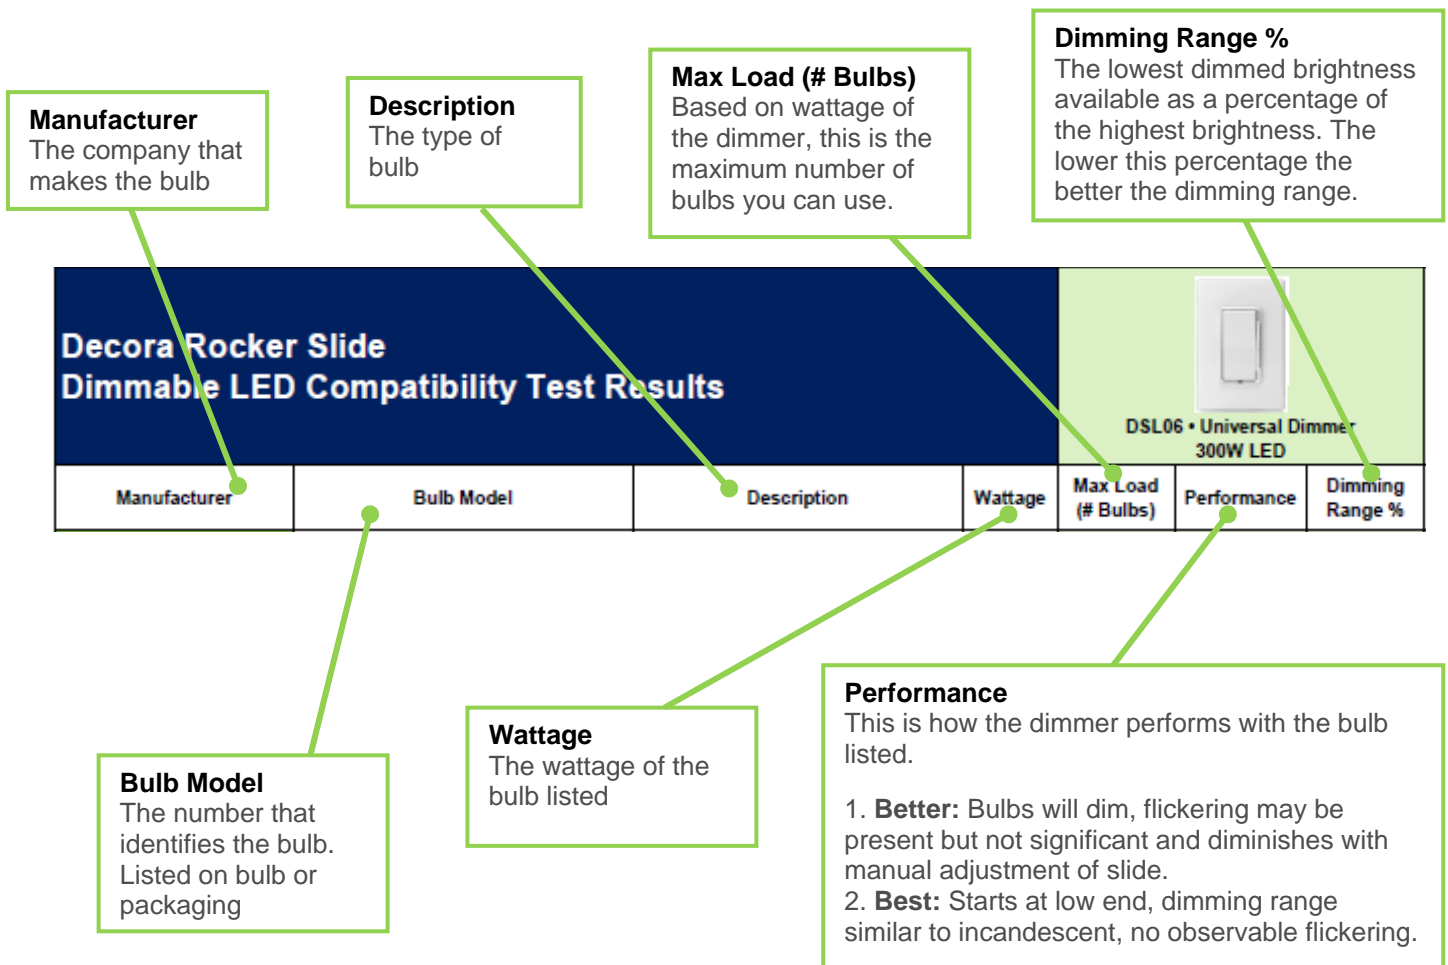

Testing and Compatibility

Leviton has an ongoing program testing LED lamps for compatibility with our universal dimmers. The test program includes measurement of dimming range and testing for any abnormal flickering or fluttering.

Bulbs are tested in differing quantities of up to eight as the performance can vary based on the number of bulbs being dimmed. The ratings shown are based on an average of readings obtained and represent a reasonable expectation of performance.

In order to obtain consistence performance it is recommended that when using multiple lamps they should be of the same model and wattage. Using combinations of different lamps can result in varied dimming levels, color variation and potentially other undesired effects. Updated listings can be viewed at www.leviton.com/universal.

Understanding the Test Results

This compatibility list has been designed to help you determine which dimmable LED bulbs are compatible with the Leviton Decora Rocker Slide Universal Dimmers. It contains specific bulb manufacturers and model numbers that have been tested and approved for use with the Decora Rocker Slide Dimmer.

If a rating for a particular bulb/dimmer combination is not provided, it could indicate inconsistent results or test results that are not available at this time. As additional test results for current and newer bulbs and dimmers are obtained, the compatibility chart will be updated.