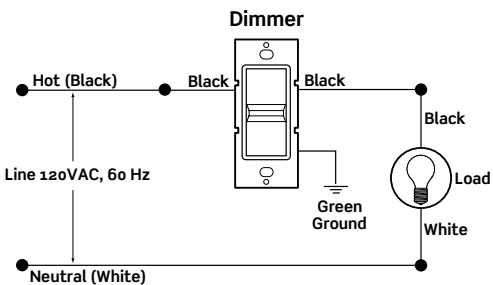

Fan Speed Controls

6627
6629

Diagram 6

Single pole wiring for dual slide dimmer with two single pole loads.