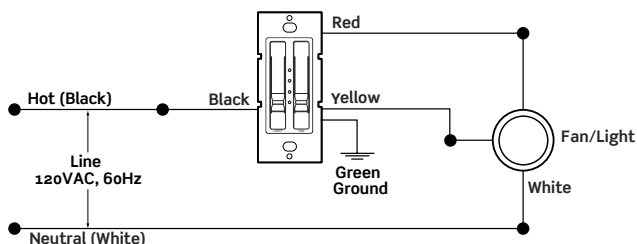

**Dimmers**

6631  
6631

**Fan Speed Controls**

6627  
6629

**Diagram 6**

Single pole wiring for dual slide dimmer with two single pole loads.

**Dimmer**

6628

**Diagram 7**

Single pole wiring for dual fan/light.

**Fan/Light**

6630

**3-Speed Quiet Fan/Light Control**

**Leviton Mfg. Co., Inc.**

201 North Service Road, Melville, NY 11747 Tech Line: 1-800-824-3005 Fax: 1-800-832-9538 www.leviton.com  
© 2010 Leviton Manufacturing Co., Inc. All rights reserved. Subject to change without notice.