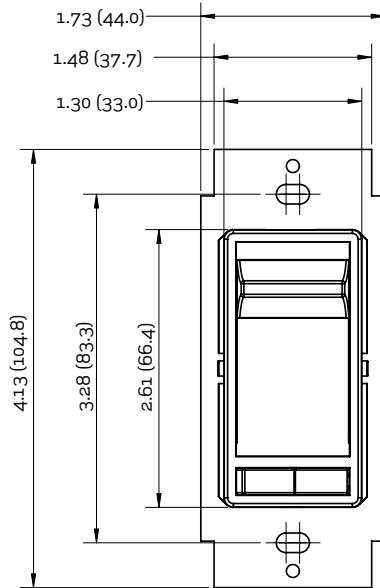

**Front View**

**Preset Model Shown**

**Side View**

- 6613
- 6615
- 6629
- 6631
- 6633
- 6673

- 6627
- 6637
- 6668

- 6628
- 6630

**Leviton Mfg. Co., Inc.**

201 North Service Road, Melville, NY 11747 Tech Line: 1-800-824-3005 Fax: 1-800-832-9538 www.leviton.com  
 © 2010 Leviton Manufacturing Co., Inc. All rights reserved. Subject to change without notice.