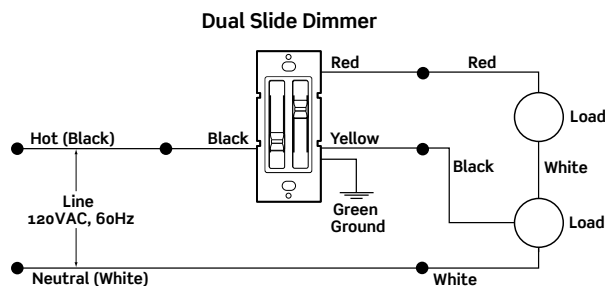

**Diagram 7**

Single pole wiring for dual fan/light.

**Fan/Light**

6630

**3-Speed Quiet Fan/Light Control**

**Leviton Mfg. Co., Inc.**

201 North Service Road, Melville, NY 11747 Tech Line: 1-800-824-3005 Fax: 1-800-832-9538 www.leviton.com  
© 2010 Leviton Manufacturing Co., Inc. All rights reserved. Subject to change without notice.