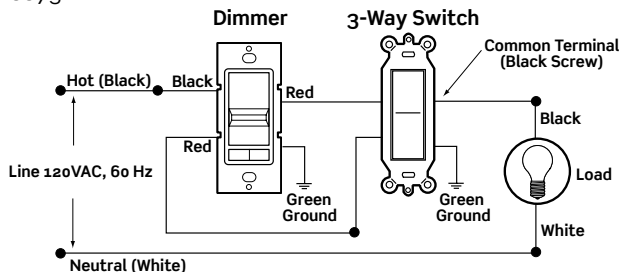

Fan Speed Controls

6629
6637

Diagram 3

Single pole wiring for electronic low voltage dimmer.