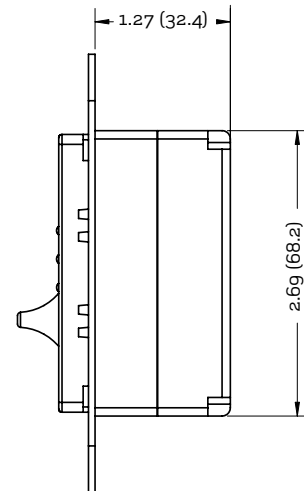

**Front View**

**Preset Model Shown**

**Side View**

- 6613
- 6615
- 6629
- 6631
- 6633
- 6673

- 6627
- 6637
- 6668

- 6628
- 6630

**Leviton Mfg. Co., Inc.**

201 North Service Road, Melville, NY 11747 Tech Line: 1-800-824-3005 Fax: 1-800-832-9538 www.leviton.com  
 © 2010 Leviton Manufacturing Co., Inc. All rights reserved. Subject to change without notice.