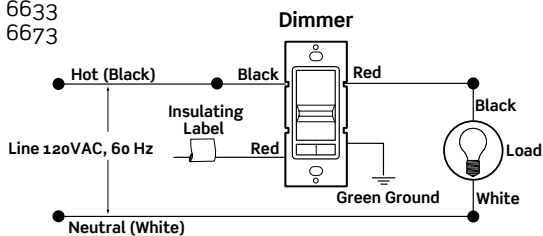

**WIRING DIAGRAMS**

**Diagram 1**

Single pole wiring for incandescent, magnetic low voltage, compact fluorescent dimmers or fan speed control.

**Dimmers**

6613  
6633  
6673

**Fan Speed Control**

6637

**Diagram 2**