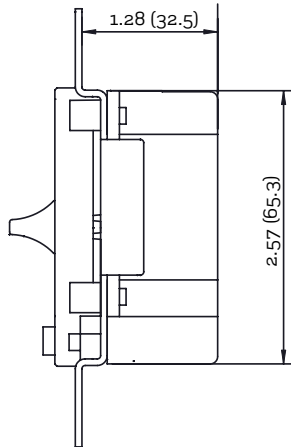

**Front View**

**Preset Model Shown**

**Side View**

- 6613
- 6615
- 6629
- 6631
- 6633
- 6673

- 6627
- 6637
- 6668

- 6628
- 6630

**Leviton Mfg. Co., Inc.**

201 North Service Road, Melville, NY 11747 Tech Line: 1-800-824-3005 Fax: 1-800-832-9538 www.leviton.com  
 © 2010 Leviton Manufacturing Co., Inc. All rights reserved. Subject to change without notice.