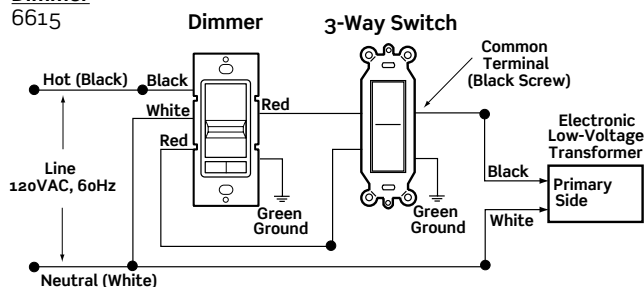

**Dimmer**

6615

**Diagram 4**

3-way wiring for electronic low voltage dimmer.

**Dimmer**

6615

**Diagram 5**

Single pole wiring for incandescent, Mark 10® Powerline dimmers or fan speed controls.