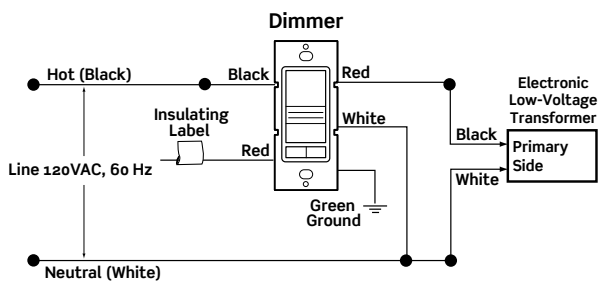

Dimmer

6615

Diagram 4

3-way wiring for electronic low voltage dimmer.