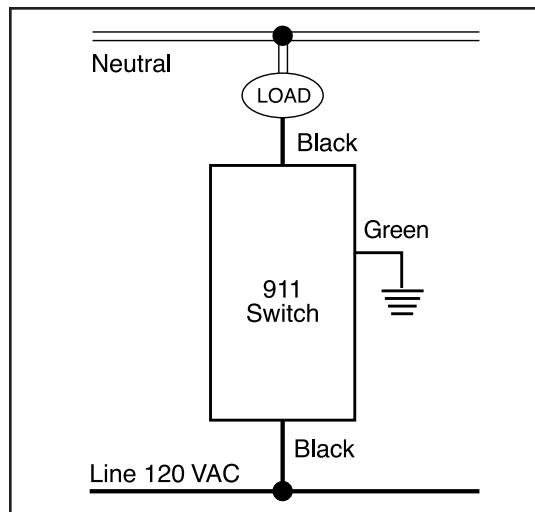

- Alerts neighbors and helps emergency personnel or delivery vehicles to locate a house quickly.
- DECORA-styled Rocker Switch with standard On-Off manual operation plus a special illuminated "FLASH" button.
- Pressing "Flash" causes controlled lighting to flash On and Off at one-second intervals.
- Replaces standard single-pole wall switch - no special wiring required.
- UL Listed, Backed by Leviton Two-Year Limited Warranty.
- Available in Ivory, White and Almond

LEVITON[®]
Building a Connected World

**ISO
9001**
REGISTERED
Quality Manufacturer

The "Flash" function alerts neighbors and helps emergency personnel to quickly locate a home

Dimensional Diagram Cat. No. 911

Wiring Diagram Cat. No. 911

911 Emergency Flasher Switch Specifications:

Rating: 500W 120V AC Incandescent ONLY

Cat No.	Color	Description
911-I	Ivory	911 Emergency Flasher Switch
911-W	White	911 Emergency Flasher Switch
911-A	Almond	911 Emergency Flasher Switch