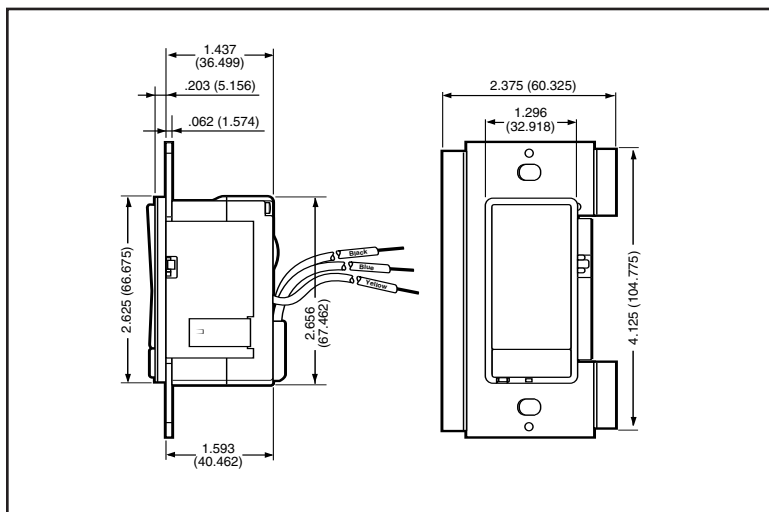

The "Flash" function alerts neighbors and helps emergency personnel to quickly locate a home

Dimensional Diagram Cat. No. 911